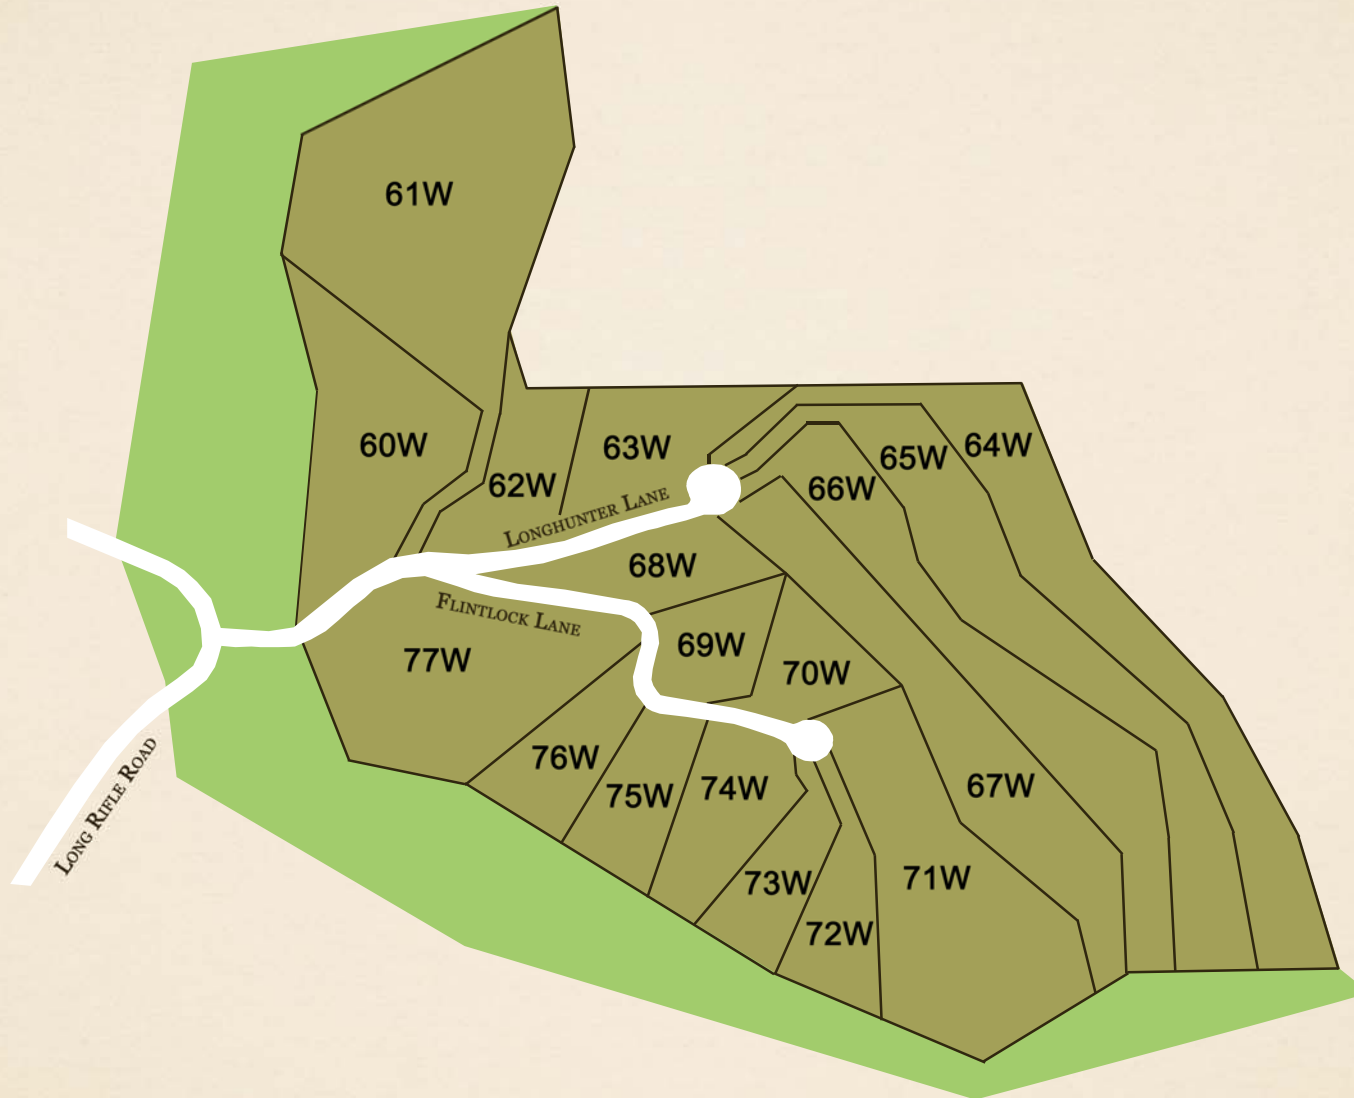

# SUNRISE RIDGE

 SUNRISE RIDGE  
 GREEN SPACE

*Connecting People with Nature*

800-597-0116 [WWW.HOMESTEADTN.COM](http://WWW.HOMESTEADTN.COM)